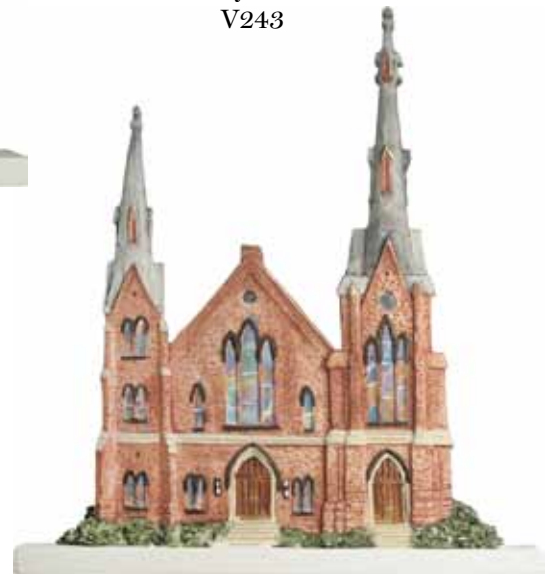

St. James Church
V186

DeRosset House
V193

Greystone Inn
V245

City Hall
V243

George Davis Monument
V325

1st Presbyterian Church
V244

New Hanover High School
V465

1st Baptist Church
V298